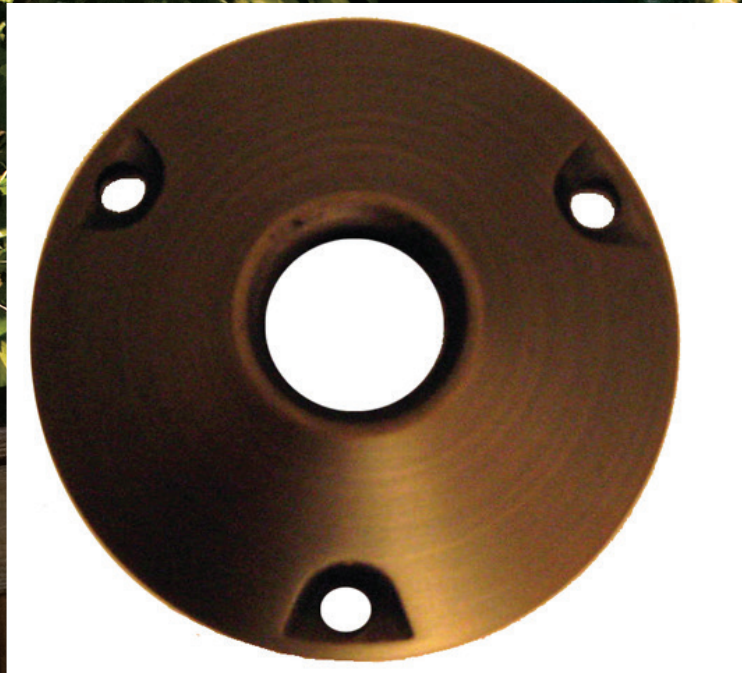

BRASS ROUND MOUNTING BASE

**LandLight**
Enhance The Night

WTRMBL

Fixture Length: 3 in. (7.6 cm)
Fixture Width: 3 in. (7.6 cm)

Specifications/Features:

- Brass base, aged brass finish
- Mounting Screws
- Lifetime warranty