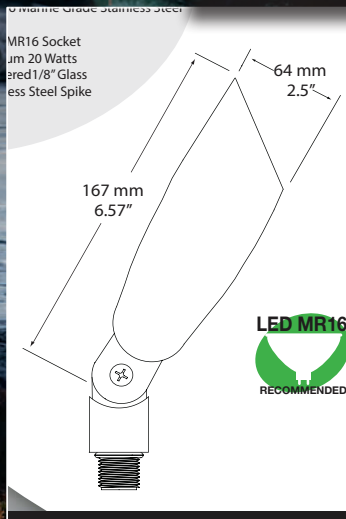

# LETO SPOT

## Luminaire Specifications:

**Voltage:** 12V  
**Construction:** 316 Marine Grade Stainless Steel  
**Weight:** 3.00 lbs  
**Socket:** Ceramic MR16 Socket  
**Wattage:** Maximum 20 Watts  
**Lens:** High Tempered 1/8" Glass  
**Mounting:** Stainless Steel Spike  
*Lamp Not Included*

## WTLETO

Suited for both commercial and residential projects, this durable fixture is constructed of solid marine grade stainless steel offering superior strength and reliability. The adjustable shroud can be secured in place easily by twisting the shroud snugly on the silicone o-ring gaskets, which also ensures a weather-tight seal against harsh conditions.

Leto's clear convex glass lens offers superior optics while protecting the lamp from moisture and debris.

Positioned close to tree trunks, columns and other structures, Leto can illuminate texture and form. Positioned at a distance, this stainless steel fixture is perfect for adding a dramatic effect to dense foliage.