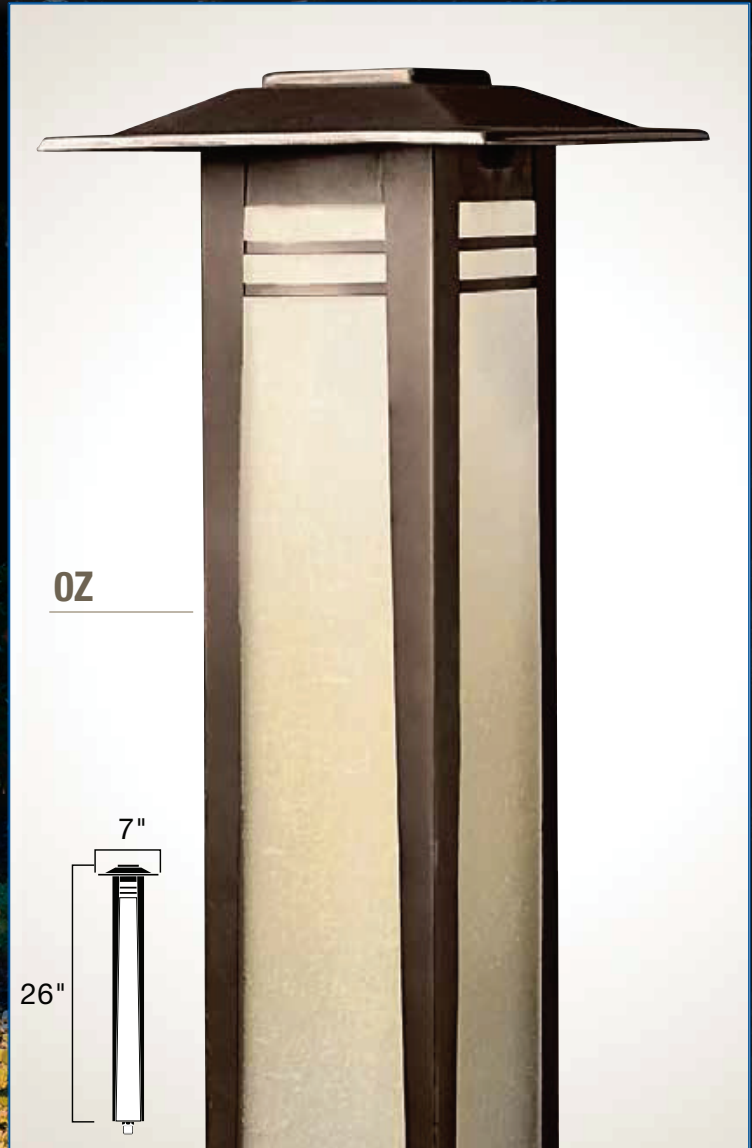

ZEN GARDEN BOLLARD

Bollard lighting with Far Eastern style and amber glass for soft lighting along a path.

15392 OZ - Olde Bronze®

Brass with textured amber seedy linen glass

12V T5 wedge base socket 

11.6-W 912X (17023) Xenon light source
Power usage at 12V AC input
VA MAX: 16.25-W(VA)

16.25-W(VA) 921X (17025)
6.5-W(VA) 918X (17022)
4-W(VA) 901X (17021)

2W (18039-18041) see page 159
Compares up to 16W Xenon

35" of usable #18-2, SPT-1-W leads
Cable connector supplied

8" In-ground stake

15601 - Surface Mounting Flange
15607 - Surface Mounting Bracket

U.S. Patent Pending

Distance from Light .5' 1' 2' 3' 4' 5' 6' 7' 8'

Footcandles .16 .36 .20 - - - - -

**EASILY CONVERTED
TO LED WITH THE
APPROPRIATE BULB**

WT392

Hybrid Path & Spread

Let stylish design and durable construction light the way.